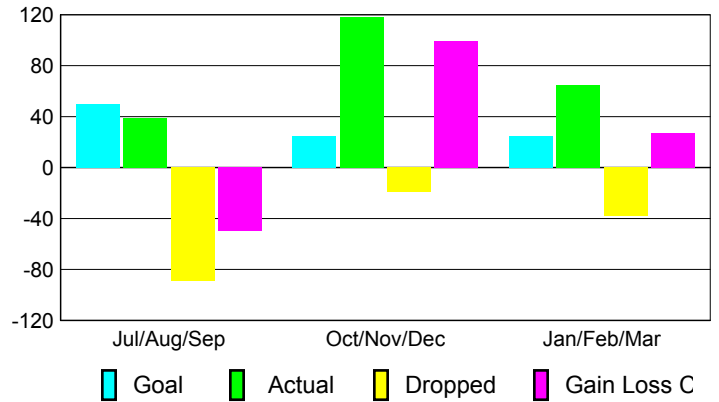

Membership Results 2008-2009

Goal, New, Dropped, Gain/Loss