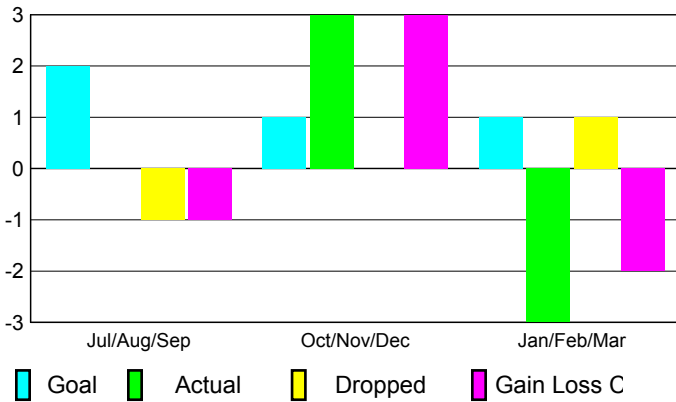

2008-2009 GMT Quarterly Report for District (or Undistricted) **District 323 H2**

GMT: **KAMLESH JAIN**

Location: **INDIA**

GMT CA: **6**

CLUBS

Club Results 2008-2009

Clubs 2007-2008

Month	New Club Goal	Actual New Clubs	Actual Dropped Clubs	Gain/Loss of Clubs	Gain/Loss of Clubs
Jul/Aug/Sep	2	0	-1	-1	0
Oct/Nov/Dec	1	3	0	3	-3
Jan/Feb/Mar	1	-3	1	-2	1
Totals	4	0	0	0	-2

Club Results 2008-2009

Goal, New, Dropped, Gain/Loss

Comparison of Club Gain/Loss

Current Year Compared to the Previous Year

YTD Status Quo Clubs 2008-2009

Status Quo Clubs Compared to Status Quo Members

MEMBERSHIP

Membership Results 2008-2009

Membership 2007-2008

Month	Net Memb Goal	Actual New Memb	Actual Dropped Memb	Gain/Loss of Memb	Gain/Loss of Memb
Jul/Aug/Sep	50	39	-89	-50	29
Oct/Nov/Dec	25	118	-19	99	-1
Jan/Feb/Mar	25	65	-38	27	45
Totals	100	222	-146	76	73