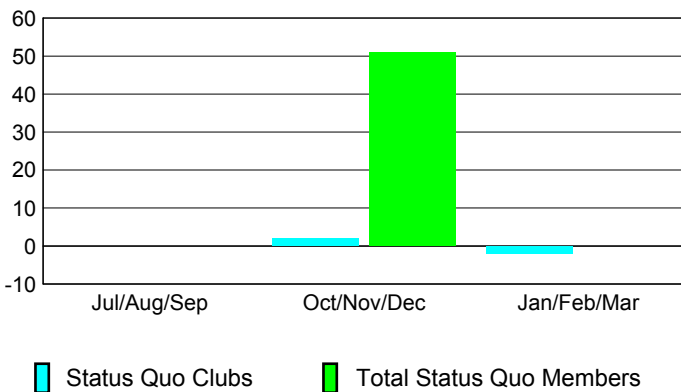

Club Results 2008-2009

Goal, New, Dropped, Gain/Loss

Comparison of Club Gain/Loss

Current Year Compared to the Previous Year

YTD Status Quo Clubs 2008-2009

Status Quo Clubs Compared to Status Quo Members

MEMBERSHIP

Membership Results 2008-2009

Membership 2007-2008

Month	Net Memb Goal	Actual New Memb	Actual Dropped Memb	Gain/Loss of Memb	Gain/Loss of Memb
Jul/Aug/Sep	50	39	-89	-50	29
Oct/Nov/Dec	25	118	-19	99	-1
Jan/Feb/Mar	25	65	-38	27	45
Totals	100	222	-146	76	73