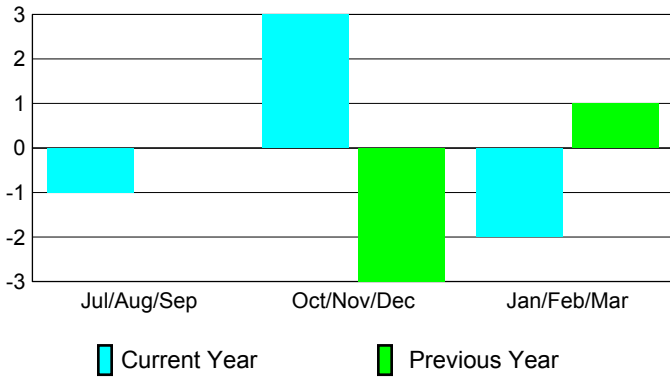

2008-2009 GMT Quarterly Report for District (or Undistricted) **District 323 H2**

GMT: **KAMLESH JAIN**

Location: **INDIA**

GMT CA: **6**

CLUBS

Club Results 2008-2009

Clubs 2007-2008

Month	New Club Goal	Actual New Clubs	Actual Dropped Clubs	Gain/Loss of Clubs	Gain/Loss of Clubs
Jul/Aug/Sep	2	0	-1	-1	0
Oct/Nov/Dec	1	3	0	3	-3
Jan/Feb/Mar	1	-3	1	-2	1
Totals	4	0	0	0	-2

Club Results 2008-2009

Goal, New, Dropped, Gain/Loss

Comparison of Club Gain/Loss

Current Year Compared to the Previous Year

YTD Status Quo Clubs 2008-2009

Status Quo Clubs Compared to Status Quo Members

MEMBERSHIP