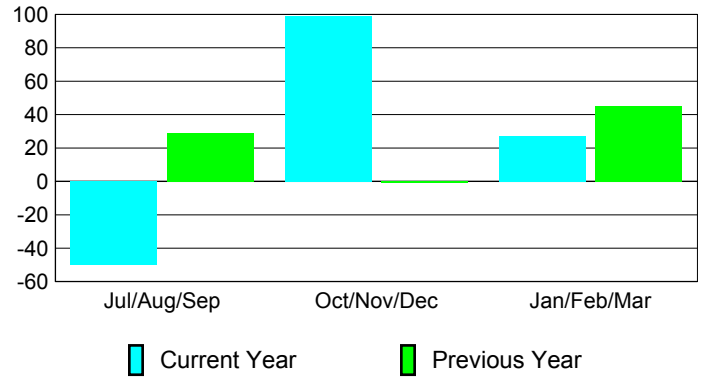

Membership Results 2008-2009

Membership 2007-2008

Month	Net Memb Goal	Actual New Memb	Actual Dropped Memb	Gain/Loss of Memb	Gain/Loss of Memb
Jul/Aug/Sep	50	39	-89	-50	29
Oct/Nov/Dec	25	118	-19	99	-1
Jan/Feb/Mar	25	65	-38	27	45
Totals	100	222	-146	76	73

Membership Results 2008-2009

Goal, New, Dropped, Gain/Loss

Comparison of Membership Gain/Loss

Current Year Compared to the Previous Year

Gender Comparison 2008-2009